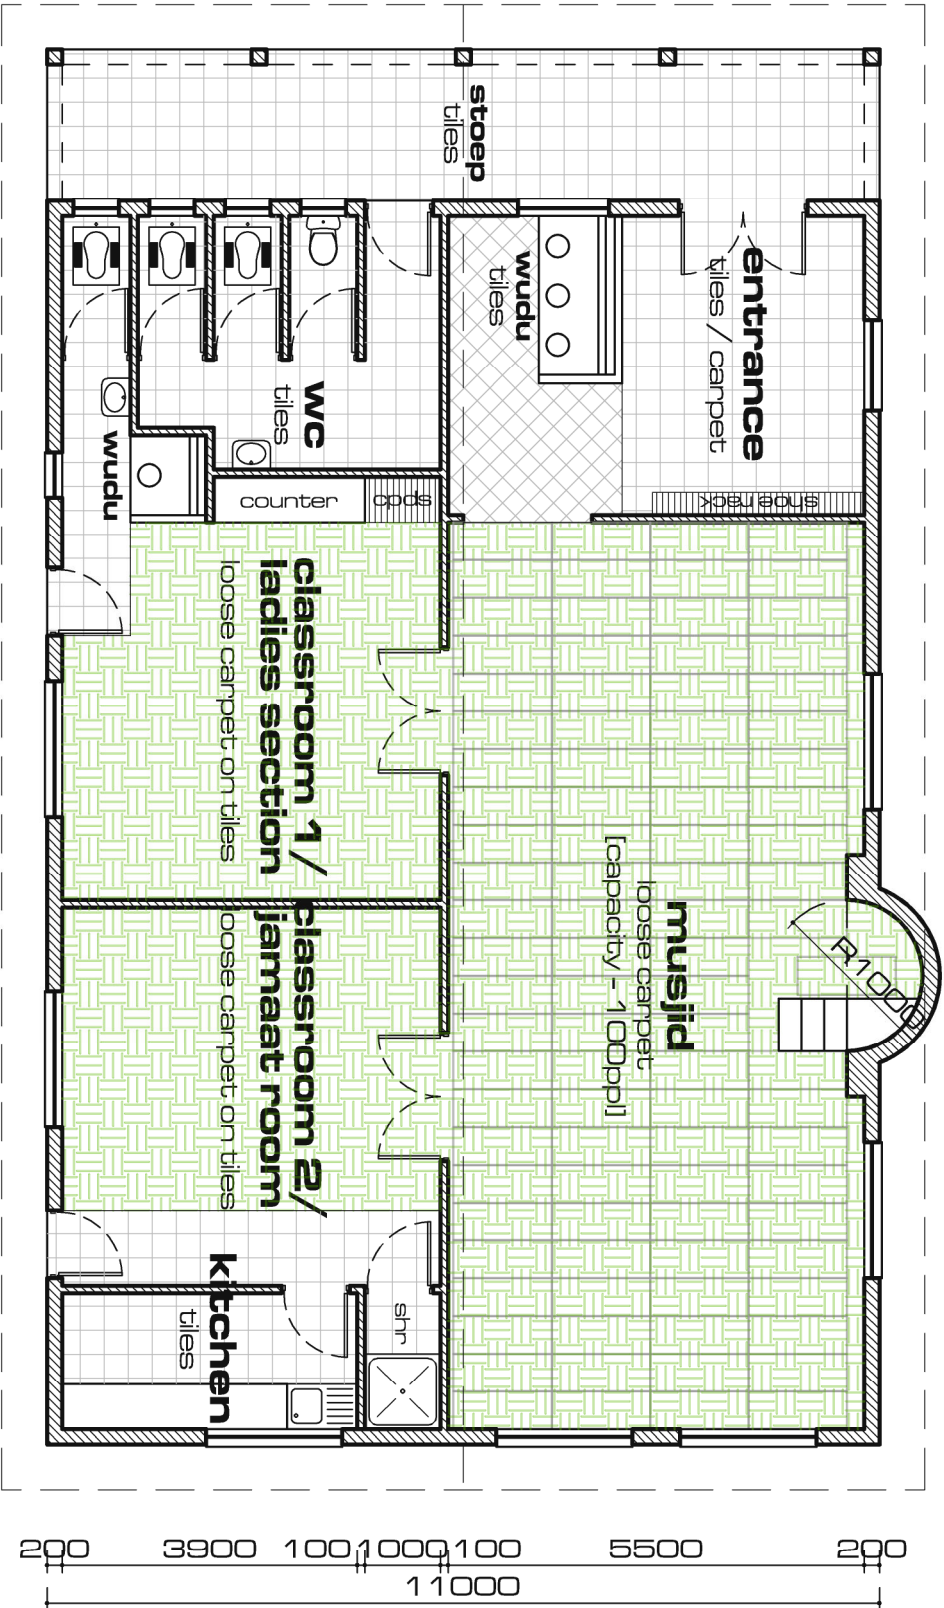

200 3950 100 16450 12000 200

11000  
200 5000 100 2200 100 3200 200  
900 900 900 900 000

floor plan

proposed rural masjid for madrasah taleemudddeen

15009sk001

b 1:100

mv

february 2021