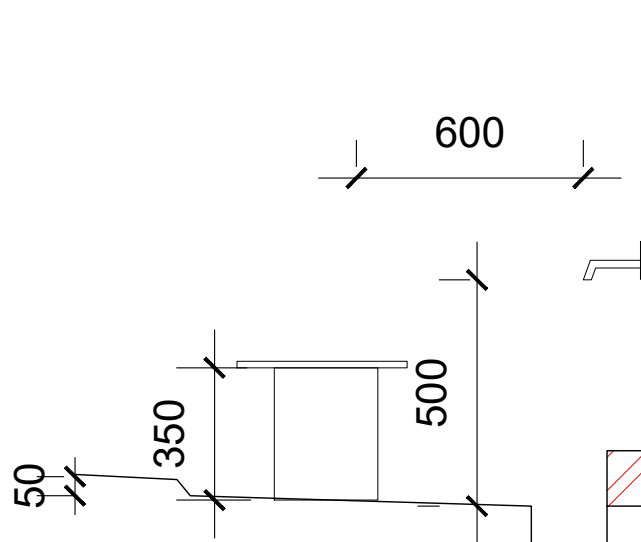

PLAN SHOWING PART WUDU AREA
SCALE 1:20

PART SECTION SHOWING WUDU AREA
SCALE 1:20

PROPOSED MOSQUE FOR BLUFF
EDUCATION TRUST, 10
WETHELVALE RD, FOR M.Y.S
AKOOB

PLAN AND SECTION OF WUDU
AREA
SCALE 1:20